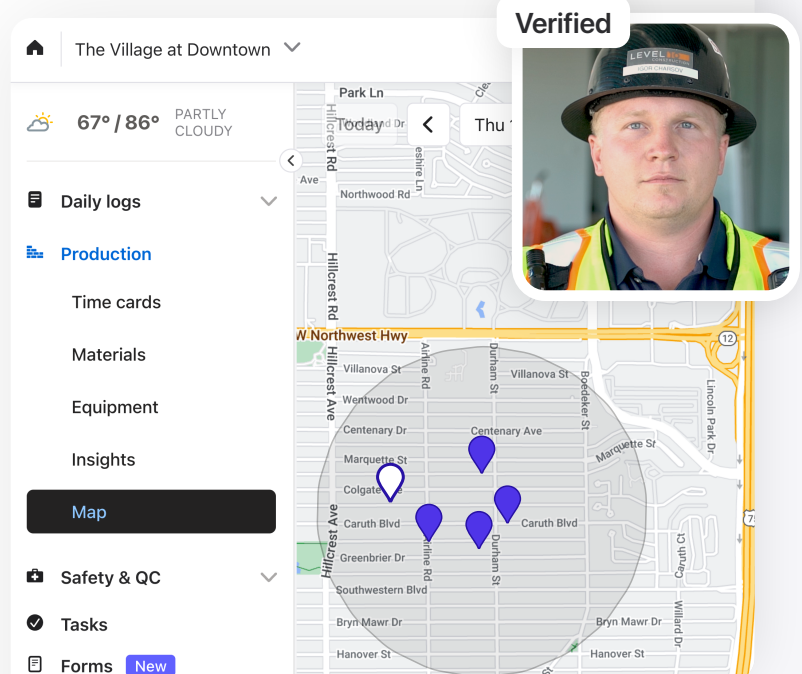

Time Clock

Get fast, easy, accurate time tracking—invite workers to use mobile time clock on their device.

Field time entry

- Clock in, log breaks, and clock out
- Verify identity with AI photo ID
- Select projects and cost codes
- Answer custom questions set by admins
- Approve timesheets directly in app
- Set custom reminders

Office oversight

- Set custom clock in/out questions
- Review GPS location, hours, responses, and photo verification
- Prevent time theft
- Expedite payroll
- Gain detailed production insights

858.290.4477 | Get a demo at www.rakenapp.com