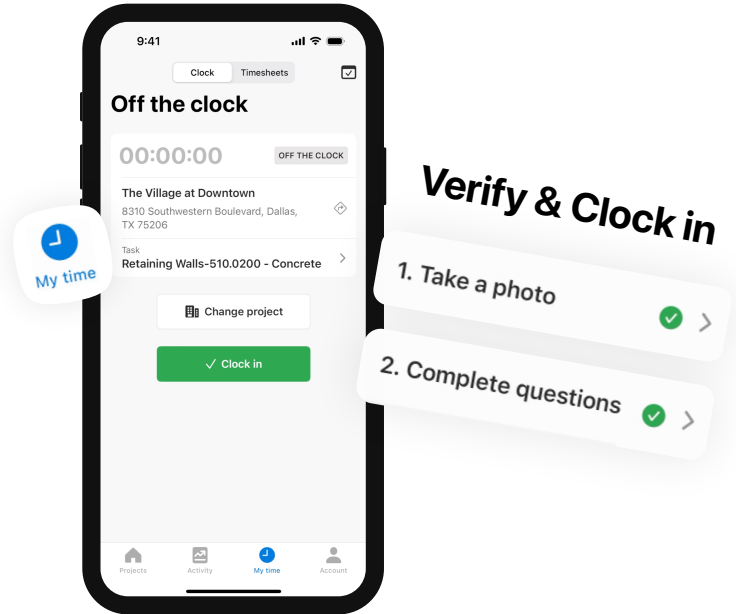

Time Clock

Get fast, easy, accurate time tracking—invite workers to use mobile time clock on their device.

Field time entry

- Clock in, log breaks, and clock out
- Verify identity with AI photo ID
- Select projects and cost codes
- Answer custom questions set by admins
- Approve timesheets directly in app
- Set custom reminders

Office oversight

- Set custom clock in/out questions
- Review GPS location, hours, responses, and photo verification
- Prevent time theft
- Expedite payroll
- Gain detailed production insights

858.290.4477 | Get a demo at www.rakenapp.com